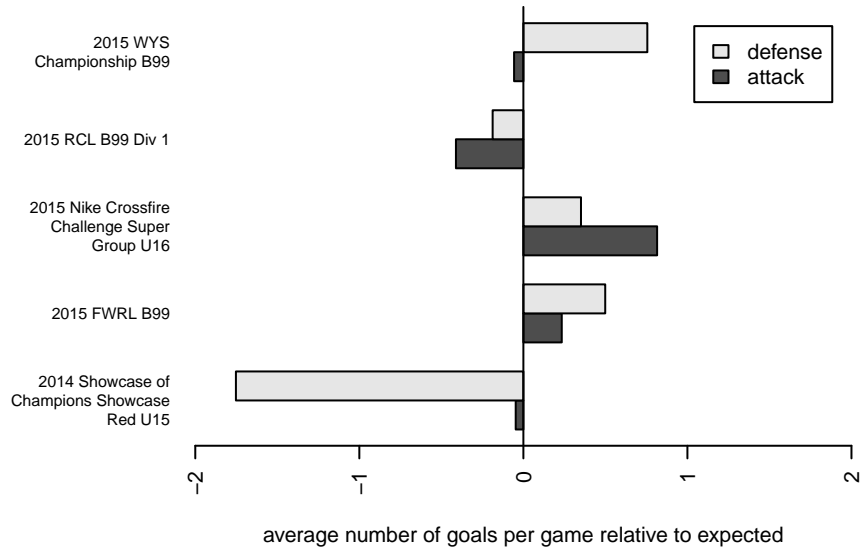

Seattle United Copa B99

Seattle United
 Seattle, WA
 B99 total strength=1762
 attack=25.39 defense=31.08
 fall league = RCL B99 Div 1
 notes= Kreiter 2015

alt names used:
 Seattle United B99 Copa A
 SEATTLE UNITED B99 COPA (WA)
 Seattle United B99 Copa A
 Seattle United B99 Copa A

Venues played:
 2014 Showcase of Champions Showcase Red
 2015 Nike Crossfire Challenge Super Group U'
 2015 RCL B99 Div 1
 2015 FWRL B99
 2015 WYS Championship B99

Seattle United Copa B99
 Dots are actual minus expected GF (blue circles) and GA (red triangles).
 Blue line is smoothed change in attack strength. Red is smoothed change in defense strength.

**attack and defense variance (black dot)
relative to other teams
and top 10 in region**

**attack and defense rating
relative to others at age
and all opponents in last 13 months**

Performance relative to 13 month average