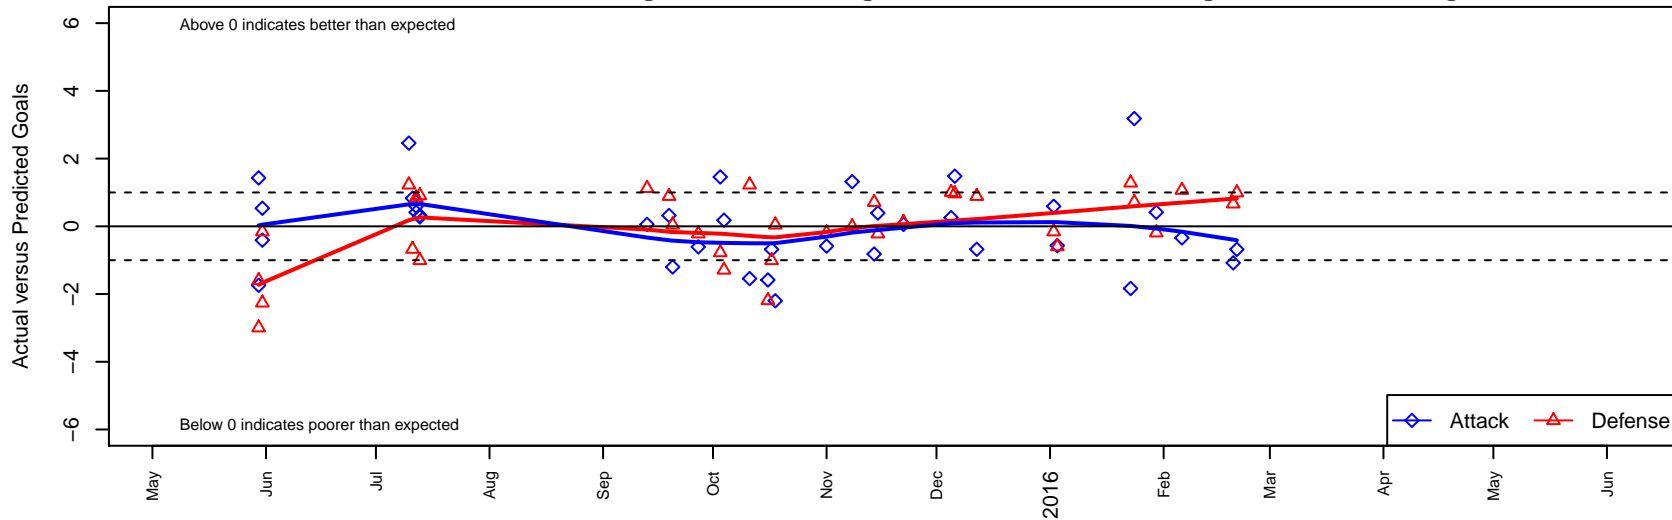

Seattle United Copa B99

Seattle United
 Seattle, WA
 B99 total strength=1762
 attack=25.39 defense=31.08
 fall league = RCL B99 Div 1
 notes= Kreiter 2015

alt names used:
 Seattle United B99 Copa A
 SEATTLE UNITED B99 COPA (WA)
 Seattle United B99 Copa A
 Seattle United B99 Copa A

Venues played:
 2014 Showcase of Champions Showcase Red
 2015 Nike Crossfire Challenge Super Group U'
 2015 RCL B99 Div 1
 2015 FWRL B99
 2015 WYS Championship B99

Seattle United Copa B99
 Dots are actual minus expected GF (blue circles) and GA (red triangles).
 Blue line is smoothed change in attack strength. Red is smoothed change in defense strength.

**attack and defense variance (black dot)
relative to other teams
and top 10 in region**

**attack and defense rating
relative to others at age
and all opponents in last 13 months**

Performance relative to 13 month average