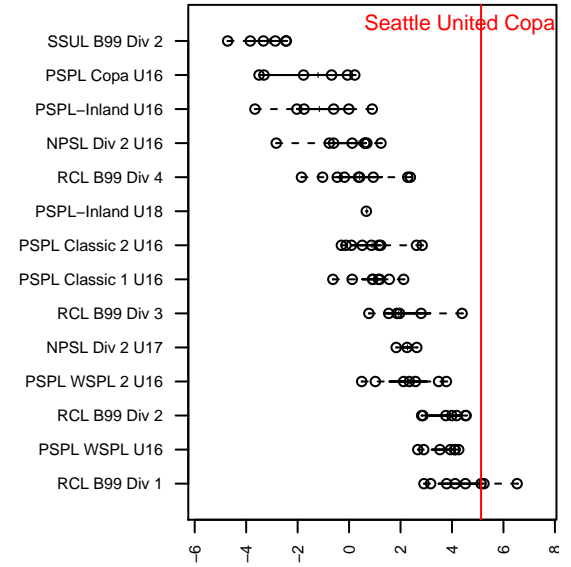

Seattle United Copa B99

Seattle United
 Seattle, WA
 B99 total strength=1762
 attack=25.39 defense=31.08
 fall league = RCL B99 Div 1
 notes= Kreiter 2015

alt names used:
 Seattle United B99 Copa A
 SEATTLE UNITED B99 COPA (WA)
 Seattle United B99 Copa A
 Seattle United B99 Copa A

Venues played:
 2014 Showcase of Champions Showcase Red
 2015 Nike Crossfire Challenge Super Group U'
 2015 RCL B99 Div 1
 2015 FWRL B99
 2015 WYS Championship B99

Seattle United Copa B99
 Dots are actual minus expected GF (blue circles) and GA (red triangles).
 Blue line is smoothed change in attack strength. Red is smoothed change in defense strength.

**attack and defense variance (black dot)
relative to other teams
and top 10 in region**

**attack and defense rating
relative to others at age
and all opponents in last 13 months**

Performance relative to 13 month average