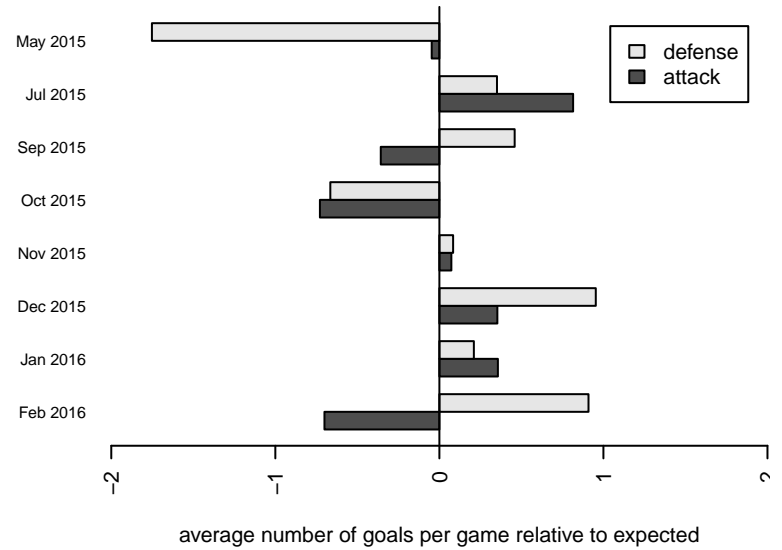

Performance relative to 13 month average